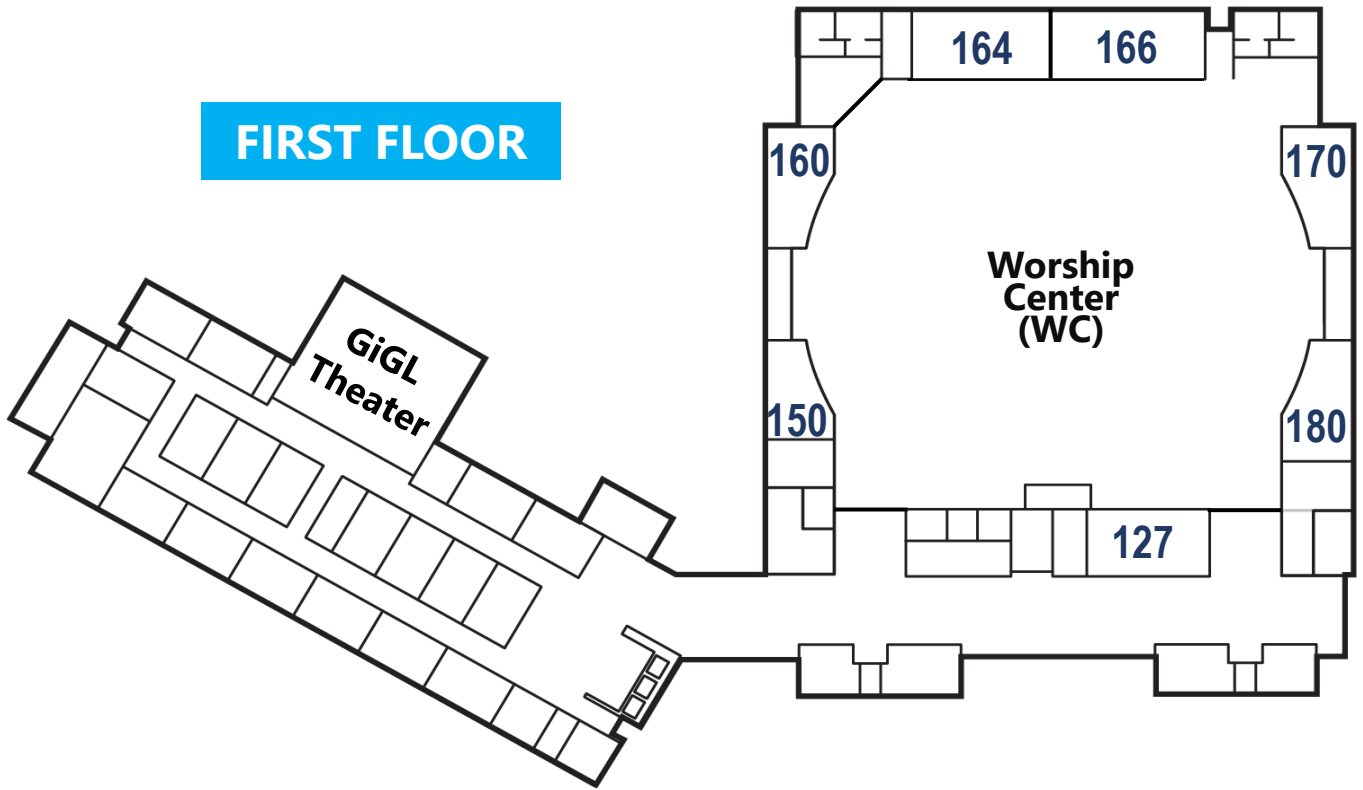

FIRST FLOOR