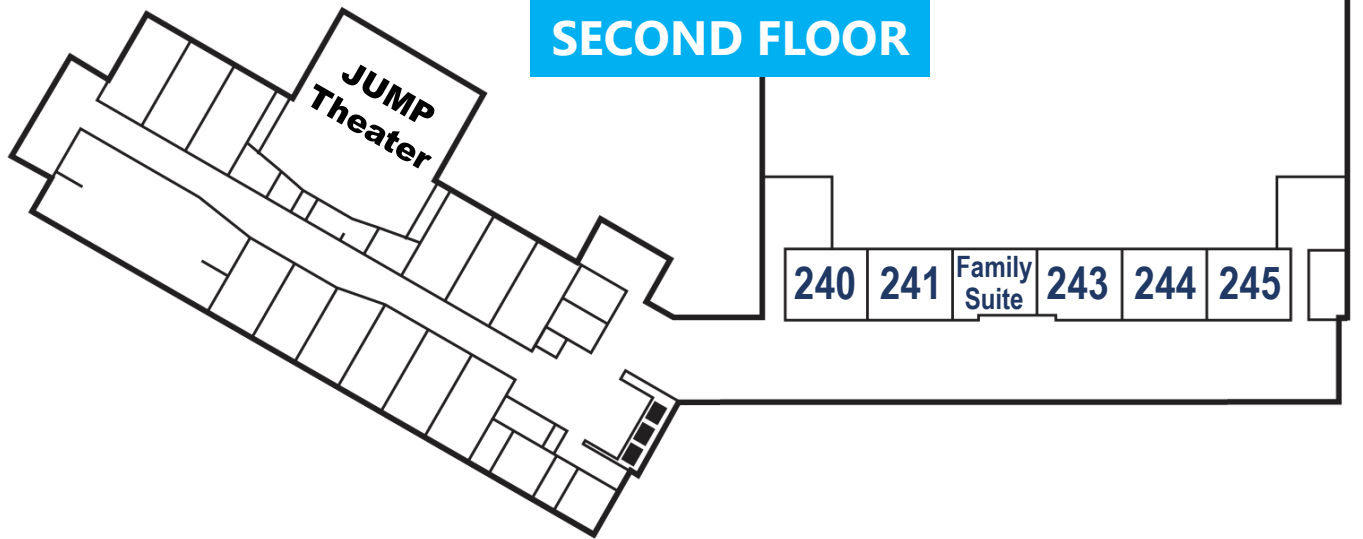

No reservation is required! Head to the blue banner at the north end of the main lobby. Our friendly volunteers will point you and your family in the right direction.

Day	Time	Attendees		Parents of			Class	Floor	Room
				0-5yrs	Elementary	Teens			
Sundays	8:30	Married	20's-40's	•	•	•	Cultivate	2	245
			30's-40's	•	•		Living Water	2	243
			35-50		•	•	Awake	2	241
			50's-60's				Power Aid	1	164
		All	60+				Cross Talk	1	WC
	9:40	Single	30's-40's	•	•	•	Elevate	2	243
			Married	20's-30's	•	•		Multiply	1
		30's-40's		•	•		Abide	1	170
				•	•		Mosaic	1	150
				•	•		GO!	2	241
					•	•	Dwelling Place	2	240
		30's-50's		•	•	Anchored	2	245	
				•	•	New Venture	1	164	
		40's-50's			•	Breakthrough	1	127	
					•	Sold Out	1	160	
		40's-60's				Overdrive	2	244	
	All	All Ages	•	•	•	Thirst	1	166	
	11:00	Single	20's				Encounter	2	245
			25-35				Rise	2	241
		Married	50's-60's				Open Road	1	127
		All	All Ages	•	•	•	Unidos (Español)	2	240
				•	•	•	Passport	2	244

FIRST FLOOR

SECOND FLOOR

Have Questions? Please reach out!

Kyle Leak
Adult Ministries
KLeak@second.org

Landon Church
Second Kids
LChurch@second.org

Laura Ausec
Second Students
LAusec@second.org

1463 Campus
5757 FM 1463, Katy TX, 77494